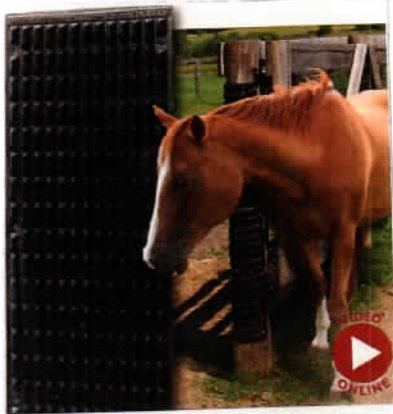

Grooming & Stool Box

All in one grooming box, step or seat. Durable molded plastic with removable tray. 12"H x 16"W x 11 1/2"D. 2 colors available.

pink/gray

4F

The Equine Scratcher

Allows horses to scratch safely. 10 1/2" W x 25" H #22123